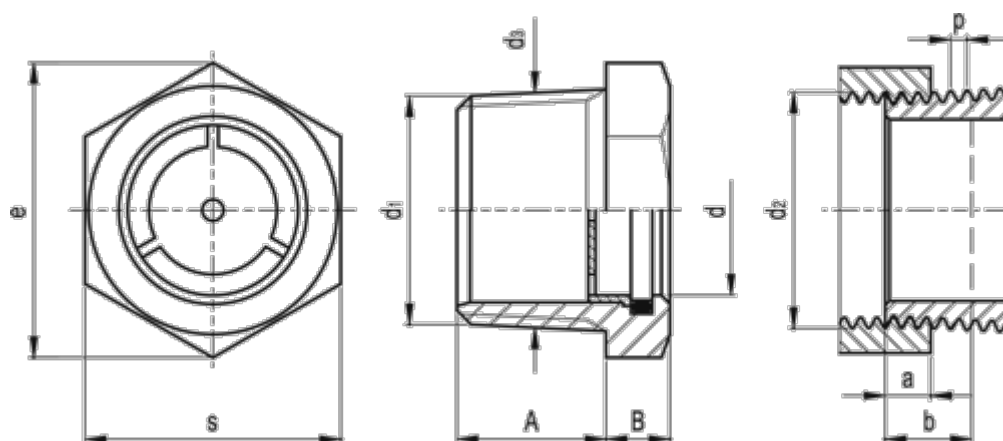

Data Sheet

Article number: 20676526

Description: E+G

Oil level indicator GN 743.7-14-R1/2-A

Measures

A = 16

a = 8.2

b = 13.2

B = 7

d = 14

d1 = R 1/2

d2 = Rp 1/2

d3 = 21.0

e = 27.5

p = 1.814

s = 24.0